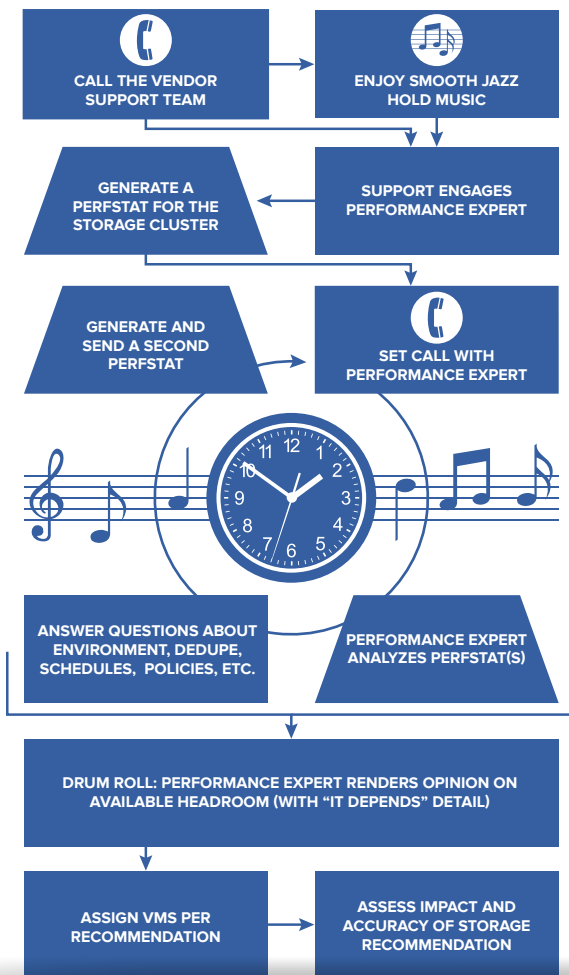

CONVENTIONAL STORAGE