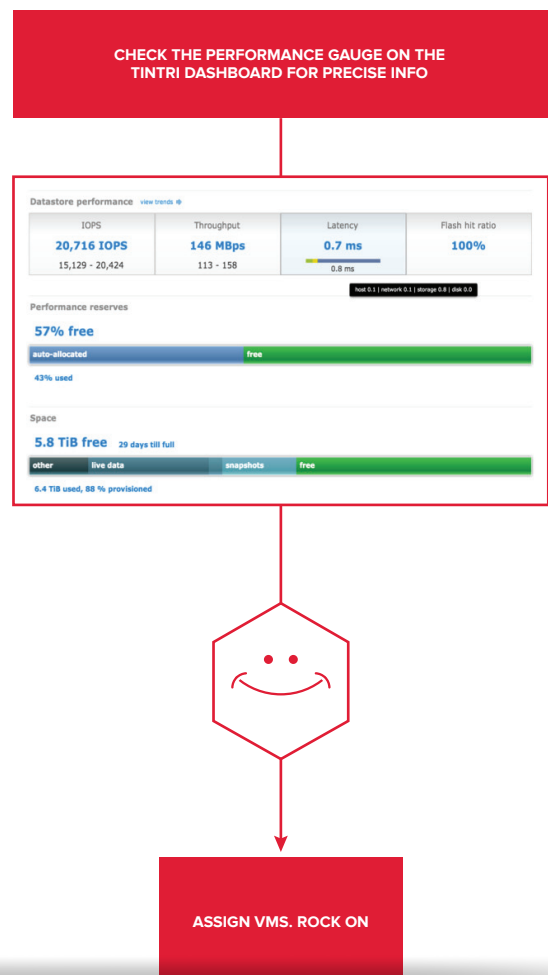

TINTRI

TINTRI CHALLENGES CONVENTION. WE BATTLE THE ‘STORAGE QUO’ TO SAVE YOU FROM SMOOTH JAZZ.

PLEASE CONTACT YOUR RESELLER OR INFO@TINTRI.COM FOR MORE INFORMATION.

Authorised Reseller: